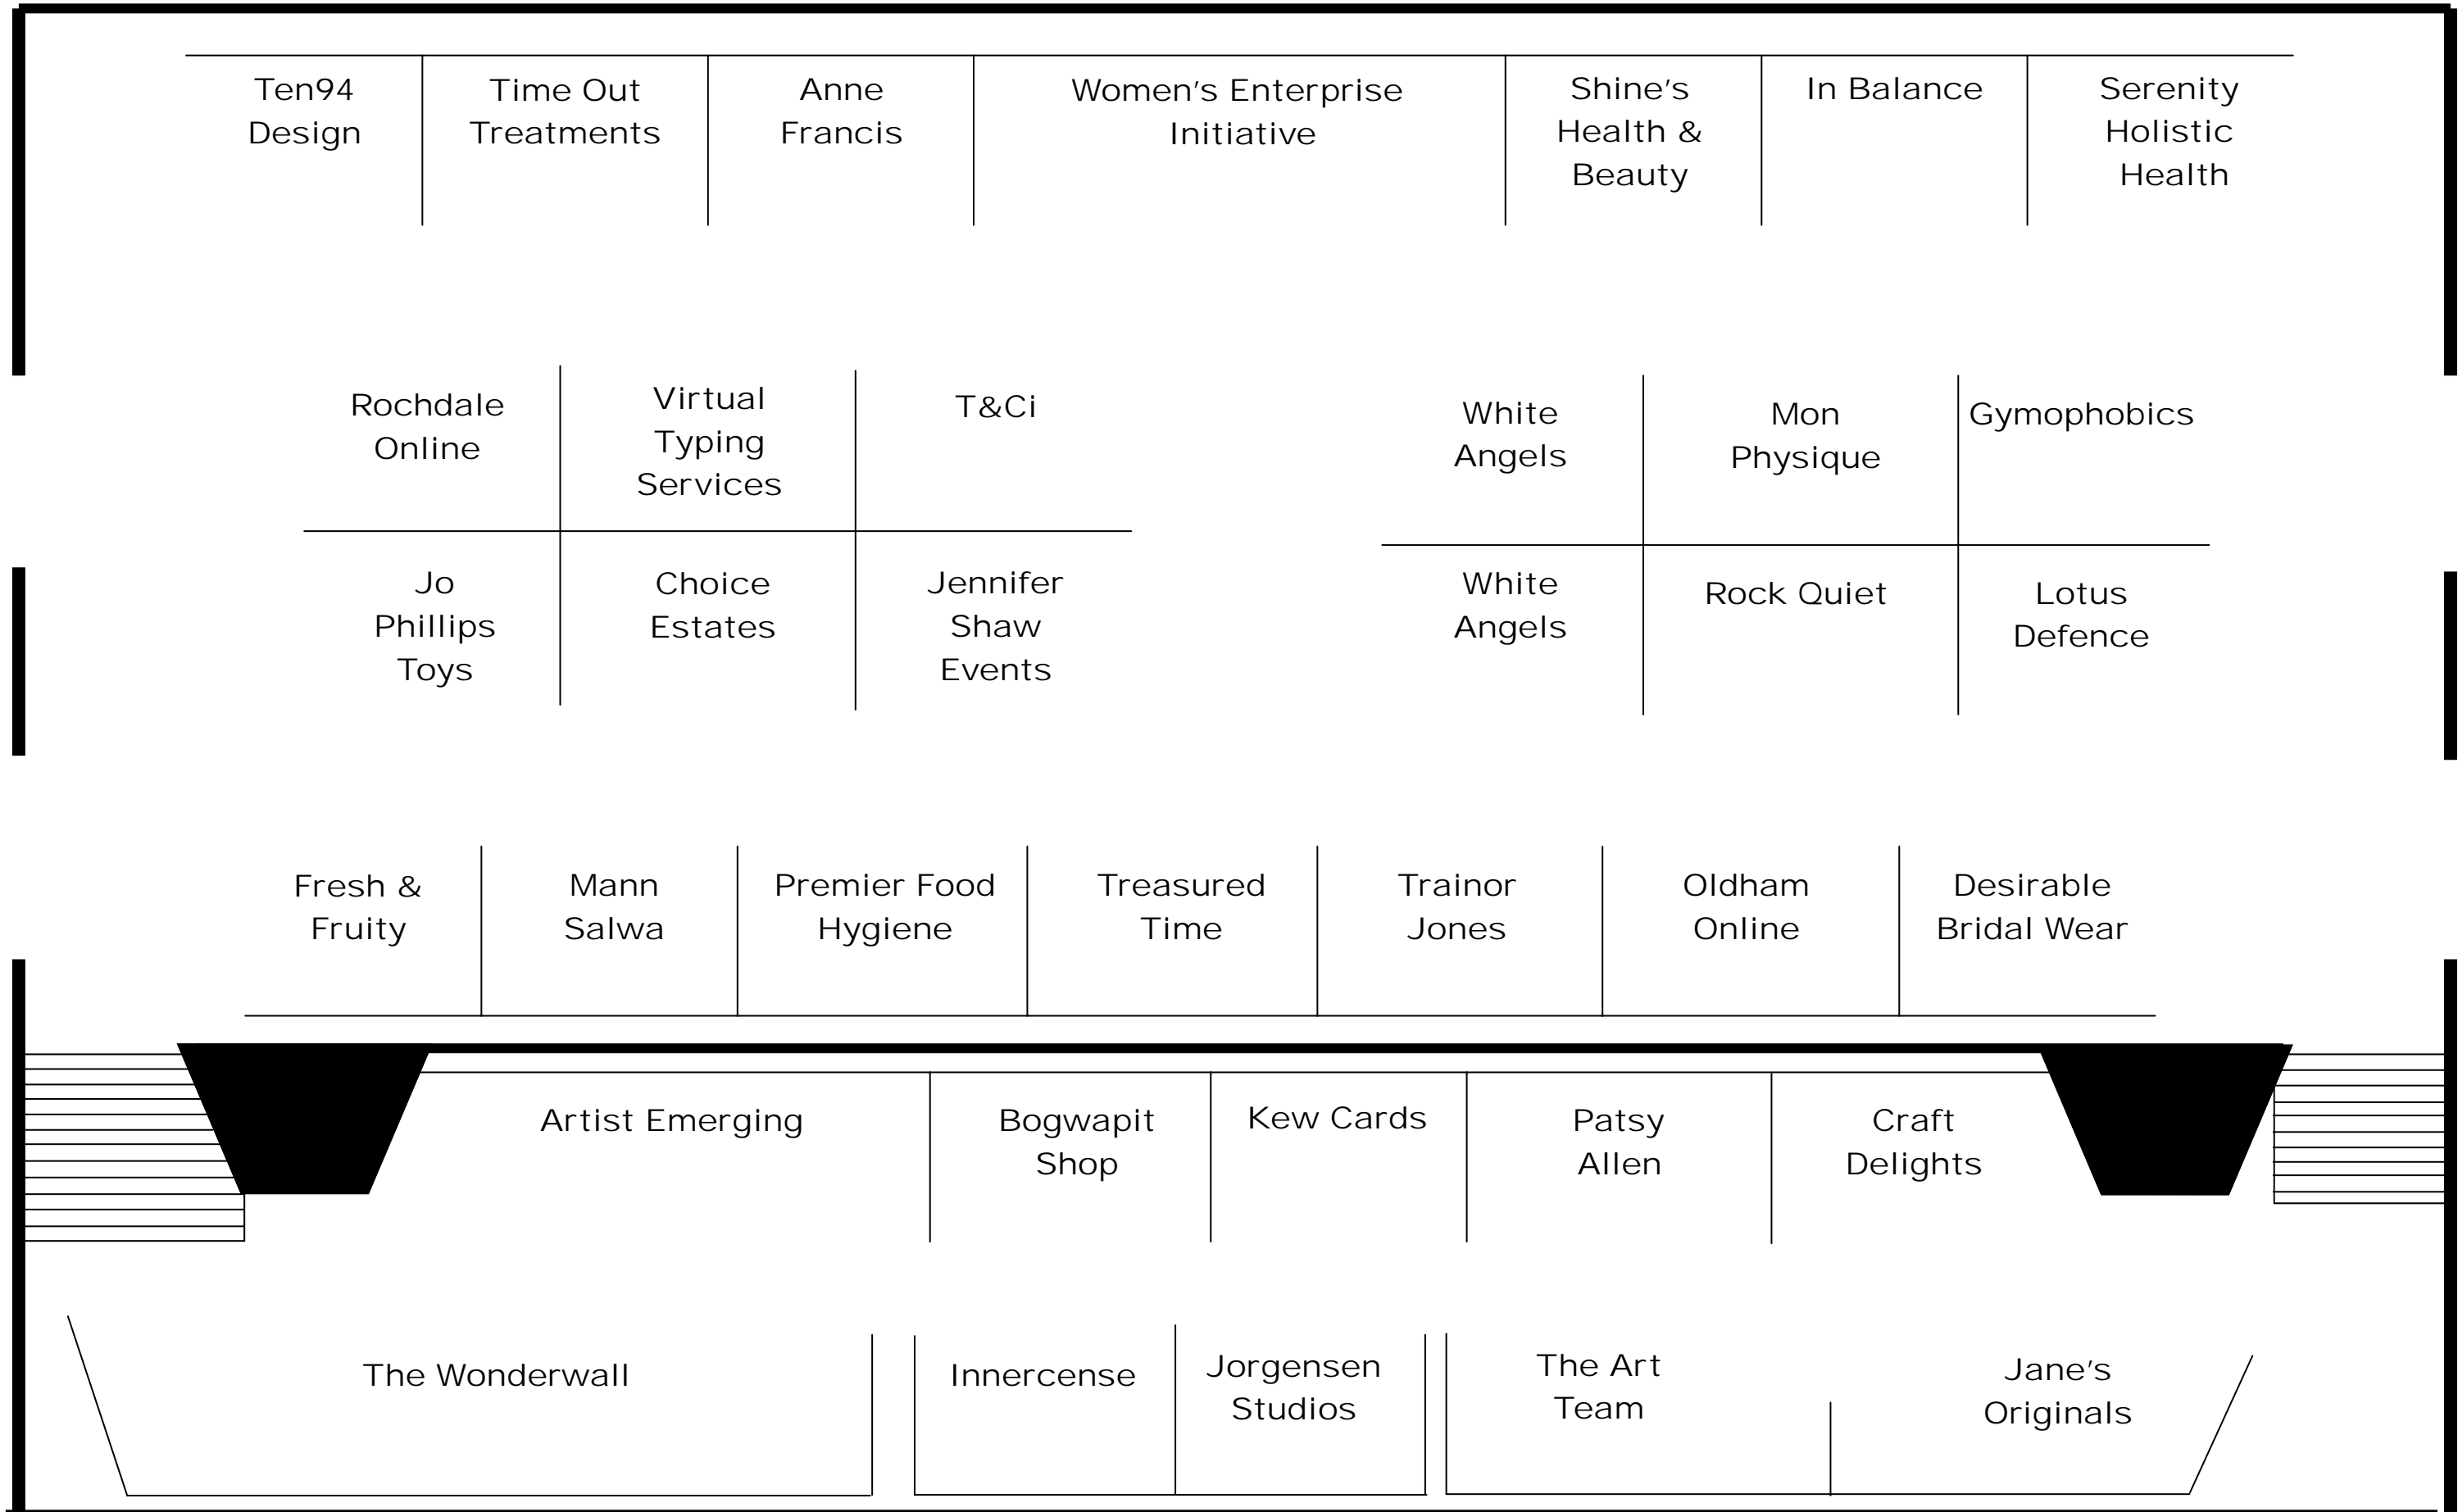

Made in Rochdale 2008 Floor Plan (Heywood Civic Centre)

Not to scale.